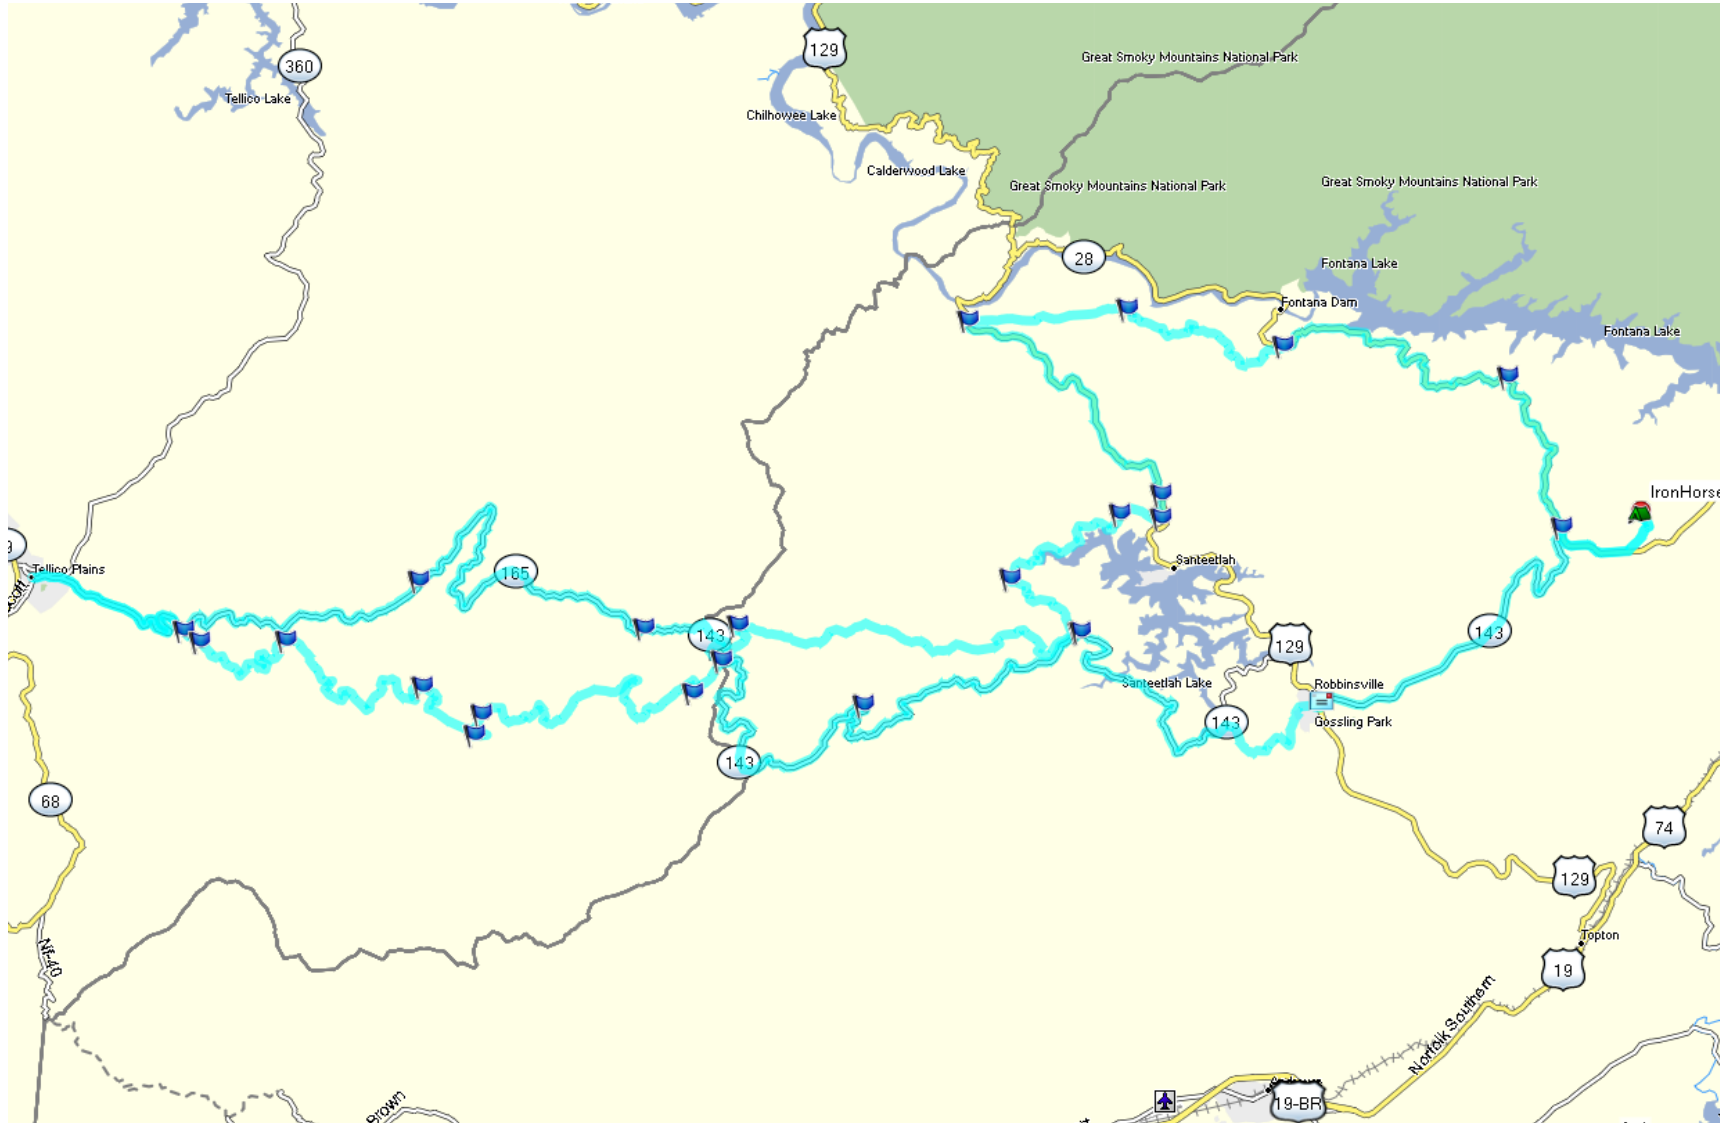

Cherohala-81-Tellico River DS Route

(WARNING: This route contains Off-Road Segments)

Cherohala-81-Telico River DS Route (Off-Road!!)

1	IronHrseMtrcycleLdgCbns&	0 ft		0:00:00
2	Lower Stecoah Rd out to Hwy 28			
3	Turn right onto Hwy 28	1.1 mi	0.7 mi	0:02:56
4	Turn left onto Sweetwater Rd	2.9 mi	1.8 mi	0:05:29
5	Turn left onto Rodney Orr Byp	11.7 mi	62 ft	0:15:18
6	Turn right onto E Main St	11.9 mi	0.2 mi	0:15:35
7	Turn right onto Snowbird Rd	12.6 mi	0.7 mi	0:17:26
8	CherohalaSkwyandHwy81	22.1 mi	9.5 mi	0:33:05
9	Bear right onto Hwy 81	22.1 mi	0 ft	0:33:05
10	Hwy81andFs81F	31.2 mi	9.1 mi	0:48:36
11	Turn right onto Hwy 81	32.6 mi	1.4 mi	0:51:04
12	CherohalaSkwyandNationalForestRd	32.7 mi	182 ft	0:51:21
13	Turn right onto Cherohala Skwy	32.7 mi	0 ft	0:51:21
14	Hwy165andFallsBranchRd	35.7 mi	3.0 mi	0:56:50
15	Bear left onto Hwy 165	35.7 mi	0 ft	0:56:50
16	Hwy165andHemlockRd	46.2 mi	10.6 mi	1:22:18
17	Hwy165	52.8 mi	6.6 mi	1:38:14
18	Get on Hwy 165 and drive west	52.8 mi	0 ft	1:38:14
19	Turn left onto Veterans Memorial Dr	57.4 mi	4.5 mi	1:47:54
20	Turn left onto Scott St	57.6 mi	0.3 mi	1:48:58
21	PresleysBarberShop	57.6 mi	42 ft	1:49:23
22	Get on Scott St and drive north	57.6 mi	21 ft	1:49:23
23	Turn right onto Veterans Memorial Dr	57.6 mi	22 ft	1:49:24
24	Turn right onto Hwy 165	57.9 mi	0.3 mi	1:50:04
25	Hwy165	62.4 mi	4.5 mi	2:00:02
26	Turn left onto River Rd	62.5 mi	73 ft	2:00:04
27	RiverRdandMillerCemeteryRd	62.9 mi	0.4 mi	2:01:33
28	WhiteoakFlatRdandRiverRd	66.5 mi	3.6 mi	2:10:08
29	Bear left onto River Rd	66.5 mi	0 ft	2:10:08
30	RiverRdandNRiverRd	72.2 mi	5.7 mi	2:23:54
31	RiverRdandRoad	74.3 mi	2.1 mi	2:29:04